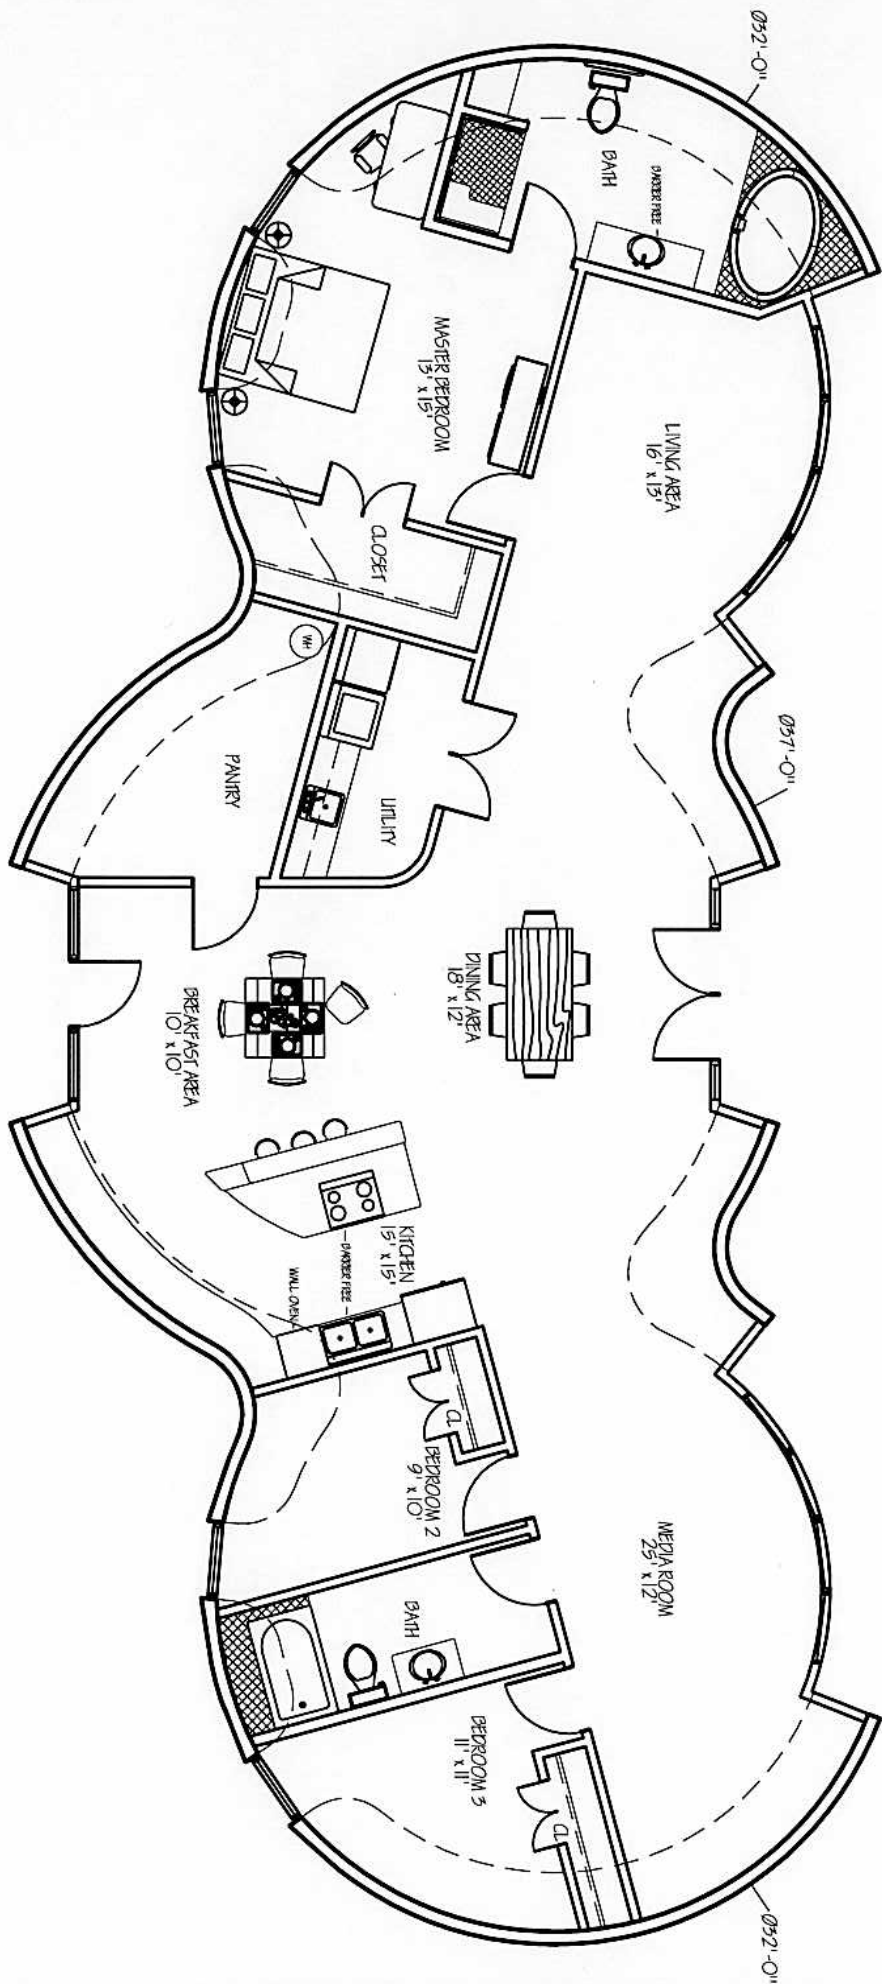

MONOLITHIC DOME INSTITUTE
177 Dome Park Place, Italy, TX 76651

972-483-7423

22 October 2003

BOBBY BROWN

MONOLITHIC DOME INSTITUTE
177 Dome Park Place, Italy, TX 76651

972-483-7423
22 October 2003
BOBBY BROWN

MONOLITHIC DOME INSTITUTE
 177 Dome Park Place, Italy, TX 76651
 972-483-7423
 22 October 2003
BOBBY BROWN