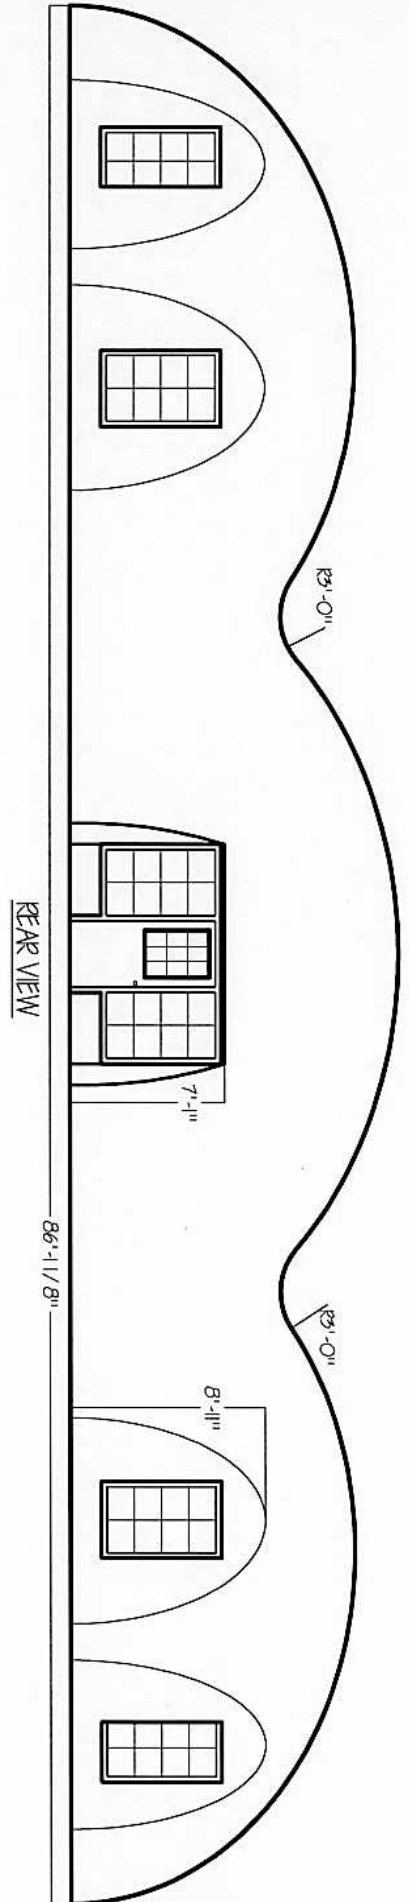

MONOLITHIC DOME INSTITUTE
177 Dome Park Place, Italy, TX 76651

972-483-7423

22 October 2003

BOBBY BROWN

MONOLITHIC DOME INSTITUTE
177 Dome Park Place, Italy, TX 76651

972-483-7423
22 October 2003
BOBBY BROWN